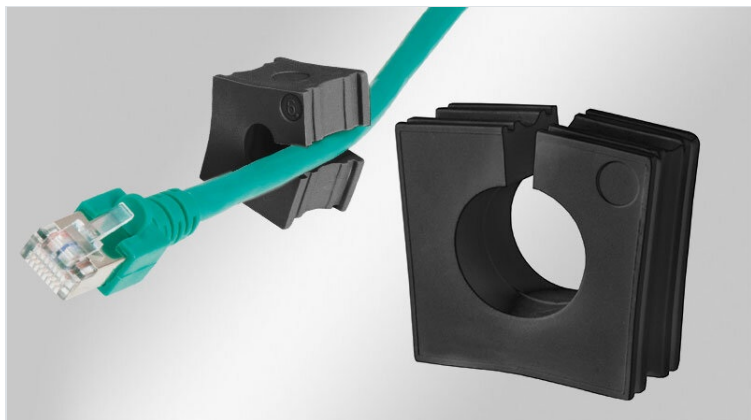

KT | Cable grommets, black

for cable diameters 1 - 35 mm / IP66 / IP68

IP54

IP55

IP64

IP65

IP66

IP67

Cable grommets KT small are used with the following cable entry components:

- [KEL cable entry frames](#)
- [KVT split cable glands](#)

Black KT grommets have an increased chemical resistance, e.g. against aggressive oils, coolants etc.

In combination with [KEL-ER cable entry frames](#) and [KVT-ER cable glands](#) the KT single-hole grommets enable a sealing of the cables with up to IP66 / IP68.

The model range KT small is designed for cable diameters from 1 to 17 mm. Cable grommets KT large accept a wide range of cable diameters from 13 to 35 mm.

When installing the small grommets in multiple rows, the flat sides should be facing each other. This allows the flat sides to match up and provide a secure seal.

Advantages & Benefits

- Enable routing of pre-terminated cables through cable entry frames and split cable glands
- High strain relief in accordance with EN 62444 when a suitable cable entry is selected
- Available for a large range of cable diameters
- Greatly increased cable density when using [double or quadruple grommets](#)